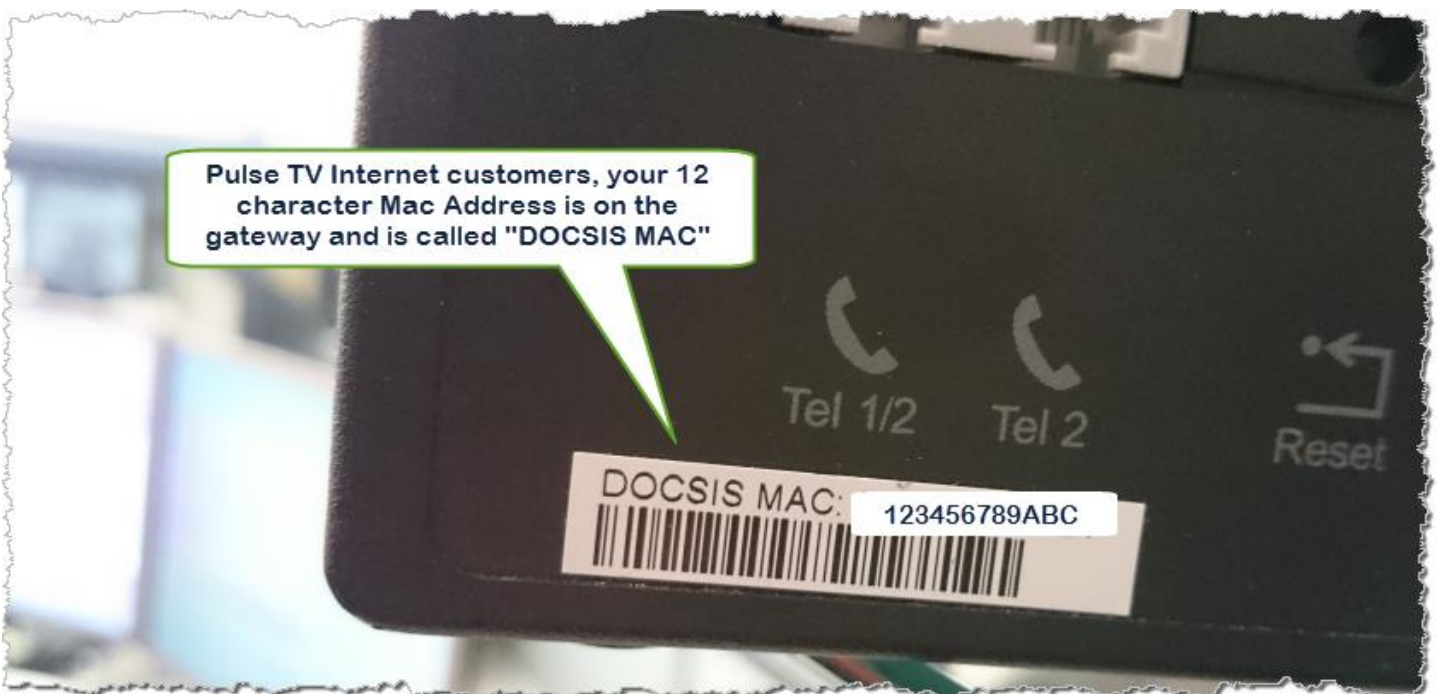

Finding the Mac Address on Your Equipment

For **Wired or Wireless Modems**, use the 12 character CM Mac Address (for enhanced Hitron modem users, see page 2):

For Pulse TV customers, use the DOCSIS MAC Address:

Hitron Modems, use the 12 character CM Mac Address: