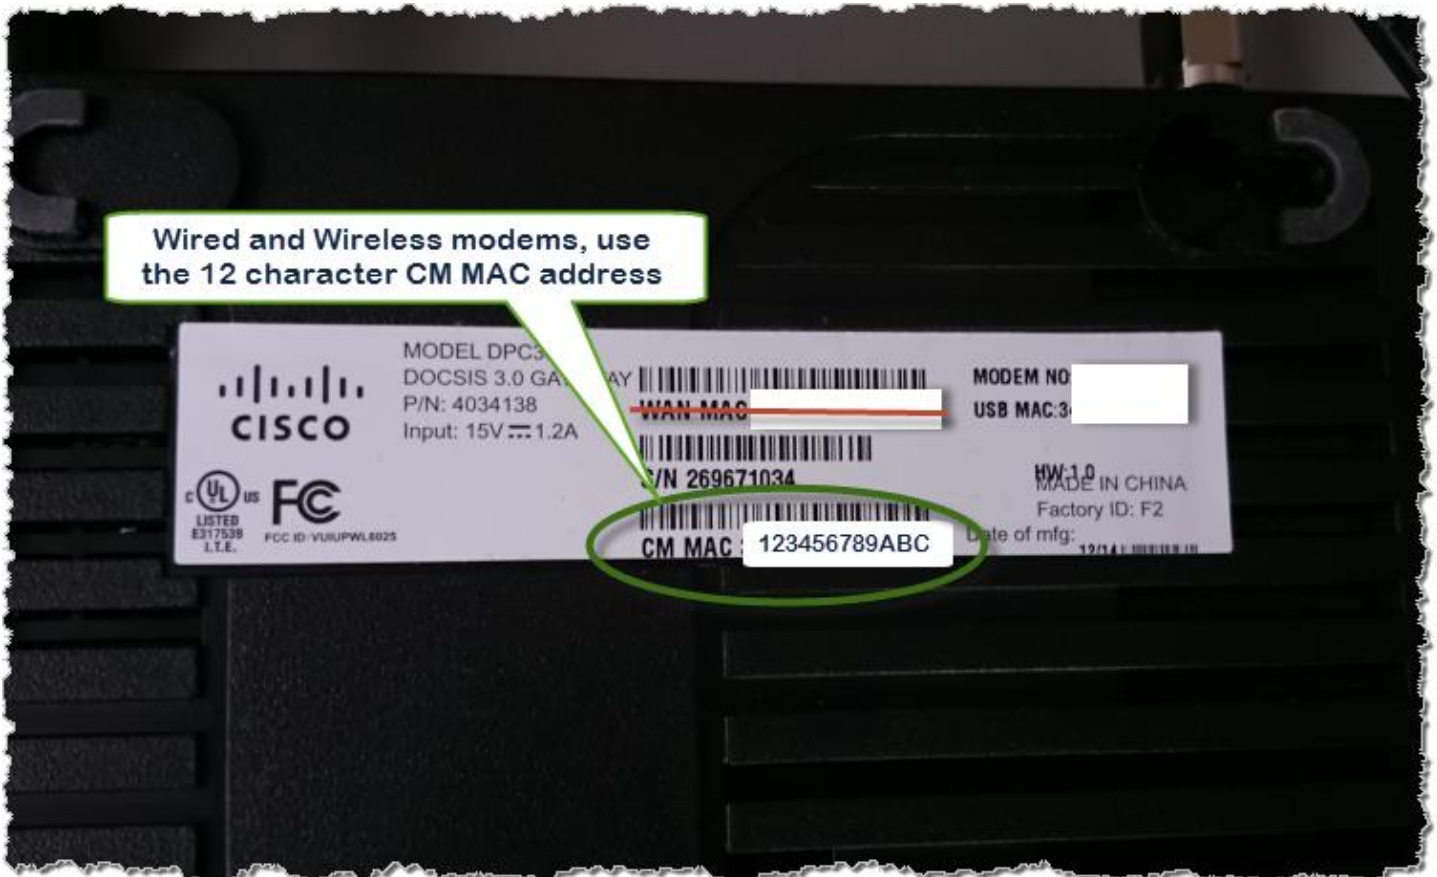

Finding the Mac Address on Your Equipment

For **Wired or Wireless Modems**, use the 12 character CM Mac Address (for enhanced Hitron modem users, see page 2):

For Pulse TV customers, use the DOCSIS MAC Address:

Hitron Modems, use the 12 character CM Mac Address: